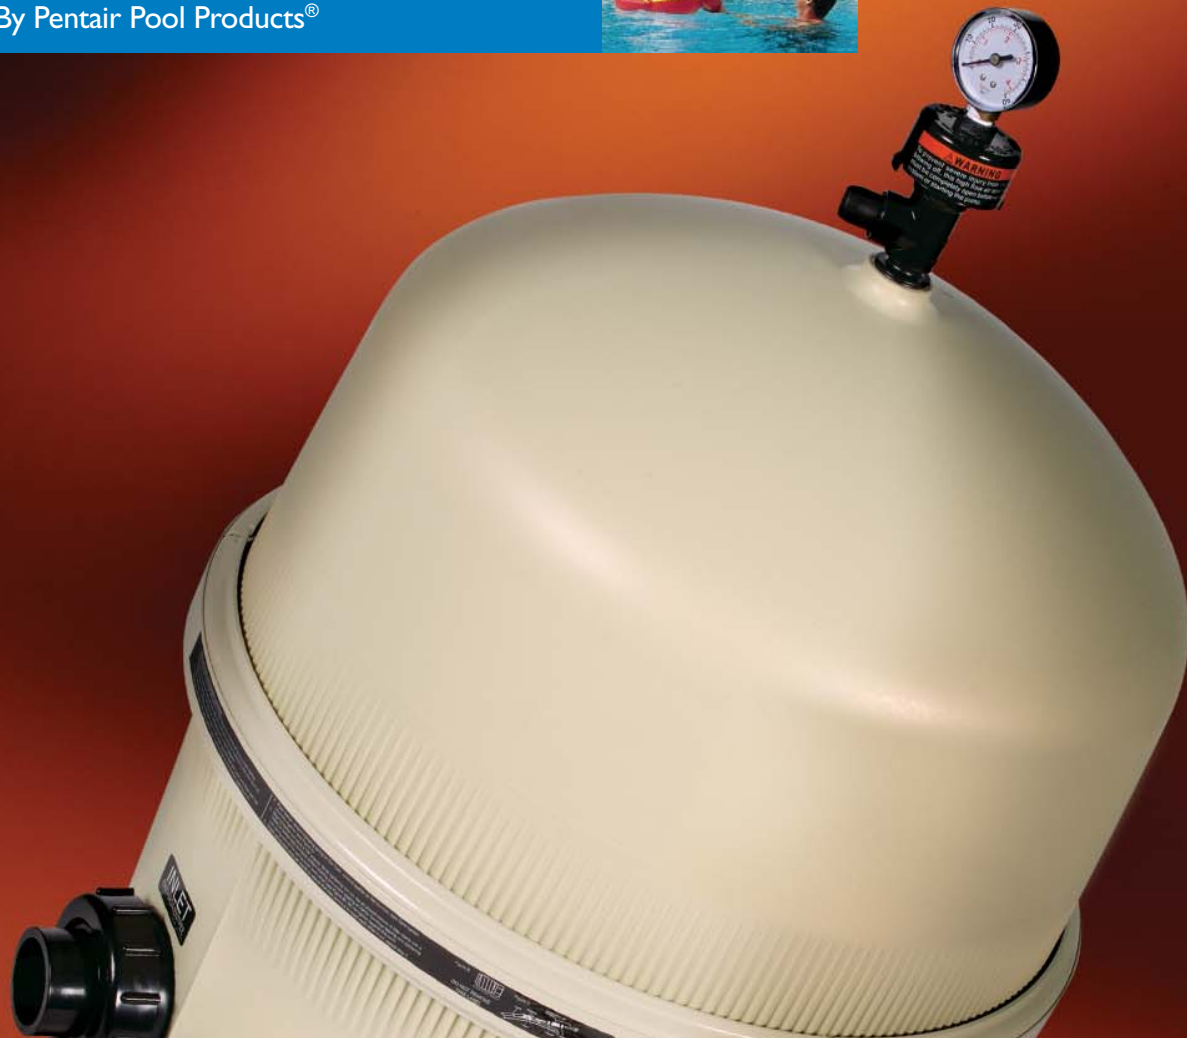

Clean & Clear[®] Plus Cartridge Filter

By Pentair Pool Products[®]

Crystal clear water the easy way

Clean & Clear[®] Plus combines top-end filter performance with low maintenance. This dependable design uses special filter elements to strip tiny particles from your pool water... particles as small as 30 microns. (An average grain of beach sand is 1000 microns!) Our four-cartridge design provides maximum filter surface area to capture more dirt and extend time between cleaning. And cleaning is a snap. Open the top, remove the cartridges, hose them off, and Clean & Clear Plus is ready to go again.

We've maximized cartridge surface consistency to block and trap the maximum amount of solids, plus we use the most durable materials to extend cartridge life. Clean & Clear Plus delivers commercial-grade performance that keeps pools clean and sparkling, day in and day out.

- Four-cartridge design traps more dirt and extends time between cleanings.
- Cartridges are easy to remove and rinse.
- Clamp ring allows easy access to cartridges and internal parts to speed service routines.
- 1 1/2" drain is easy to access and located to ensure complete draining during winterization.
- Fiberglass reinforced polypropylene tank is strong and corrosion resistant for extra long life.

Clean & Clear® Plus Cartridge Filter

- 2" plumbing for maximum flow and faster water cleaning
- Clamp ring for safe and quick access to cartridges
- Single-piece fiberglass reinforced polypropylene tank for strength and corrosion resistance
- Easy access 1½" drain makes proper winterization fast and simple